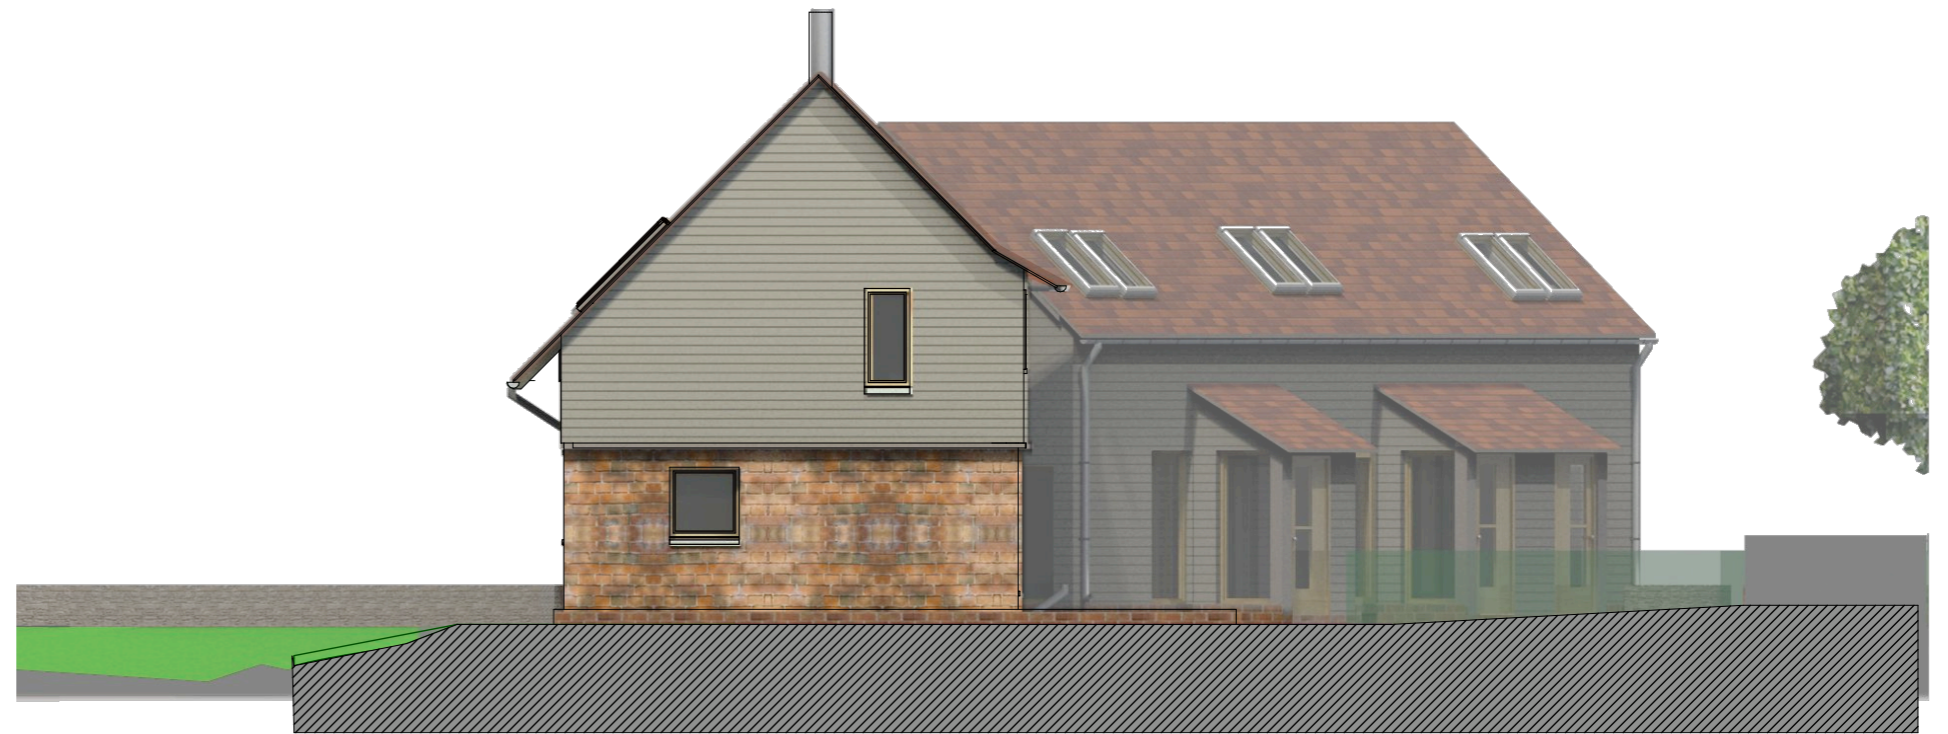

E-01

Sette Brook north-east

1:100

E-04

Sette Brook north-west

1:100

amendment notes

BRUGES TOZER
ARCHITECTS

WALLBRIDGE MILLS, THE RETREAT
FROME BA11 5JU
TEL 01179 279 797
FAX 01373 467833
EMAIL mail@brugestozer.co.uk

The Threshold Centre, Cole Street Farm
Sette Brook elevations (2)

The Threshold Centre
Cole Street Farm, Gillingham

drawing: **877.P.05**
scale: 1:100
drawn: Wed 28 Nov 07
drawing size: **A3(I)**
cad filename: 877planning_26_11_07